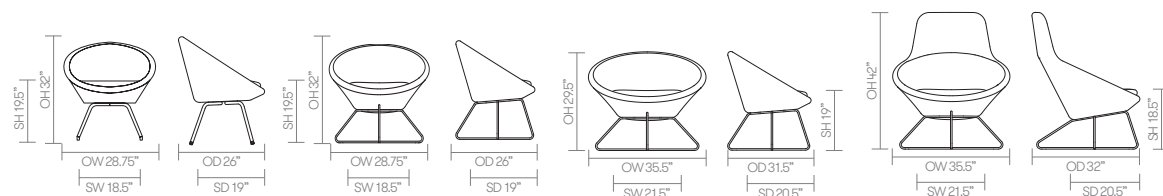

standard & optional features

- Standard feature
- Not available

	A637 Tub Chair 4 Leg Frame	A630 Tub Chair Wire Frame	A631 Lounge Chair Wire Frame	A632 Lounge Chair Wire Frame Headrest
Weight	38lbs	38lbs	44lbs	51lbs
Molded foam construction	●	●	●	●
Fully upholstered	●	●	●	●
Tubular steel frame finished in Polished Aluminum	●	□	□	□
Wire frame finished in Polished Chrome	□	●	●	●
Plastic glides	□	●	●	●
Plastic self leveling glides	●	□	□	□

Ships Fully Assembled

Available in a limited range of coated fabrics, call the sales office for more details.

Fabric Grade	C.O.M.		C.O.L.										A	B
	1	2	3	4	5	6	7	8	9	10	11			
A637 • Tub chair • Four leg frame	2,678 2.6 yds	2,724	2,777 66 sq ft.	2,843	2,908	2,975	3,040	3,172	3,432	3,700	3,962	3,172	3,700	
A630 • Tub chair • Wire frame	2,859 2.6 yds	2,906	2,958 66 sq ft.	3,025	3,091	3,156	3,222	3,354	3,618	3,881	4,144	3,354	3,881	
A631 • Lounge chair • Wire frame	3,333 3.25 yds	3,380	3,432 77 sq ft.	3,499	3,562	3,629	3,694	3,827	4,090	4,354	4,617	3,827	4,354	
A632 • Lounge chair with integral headrest • Wire frame	3,704 3.9 yds	3,759	3,822 99 sq ft.	3,901	3,981	4,059	4,140	4,297	4,614	4,931	5,245	4,297	4,931	

A, B = Leather

COM = Customers own Material (yds)

COL = Customers own Leather (sq ft.)

All prices listed in US \$

dimensions – OH - Overall Height OD - Overall Depth OW - Overall Width AH - Arm Height SH - Seat Height SW - Seat Width SD - Seat Depth